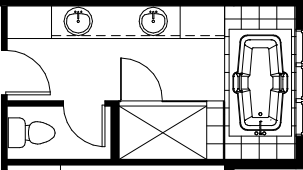

DECK
529 Sq. Ft.

NOOK
12'-0" x 12'-0"

MASTER BEDROOM
16'-0" x 13'-0"

GREAT ROOM
17'-3" x 16'-6"

KITCHEN

WARDROBE

STUDY
13'-0" x 9'-4"

FOYER

MUD ROOM

LAUNDRY

COVERED PORCH

DN.

GARAGE

OPEN TO BELOW

BEDROOM 2
16'-0" x 13'-0"

BEDROOM 3
12'-5" x 14'-0"