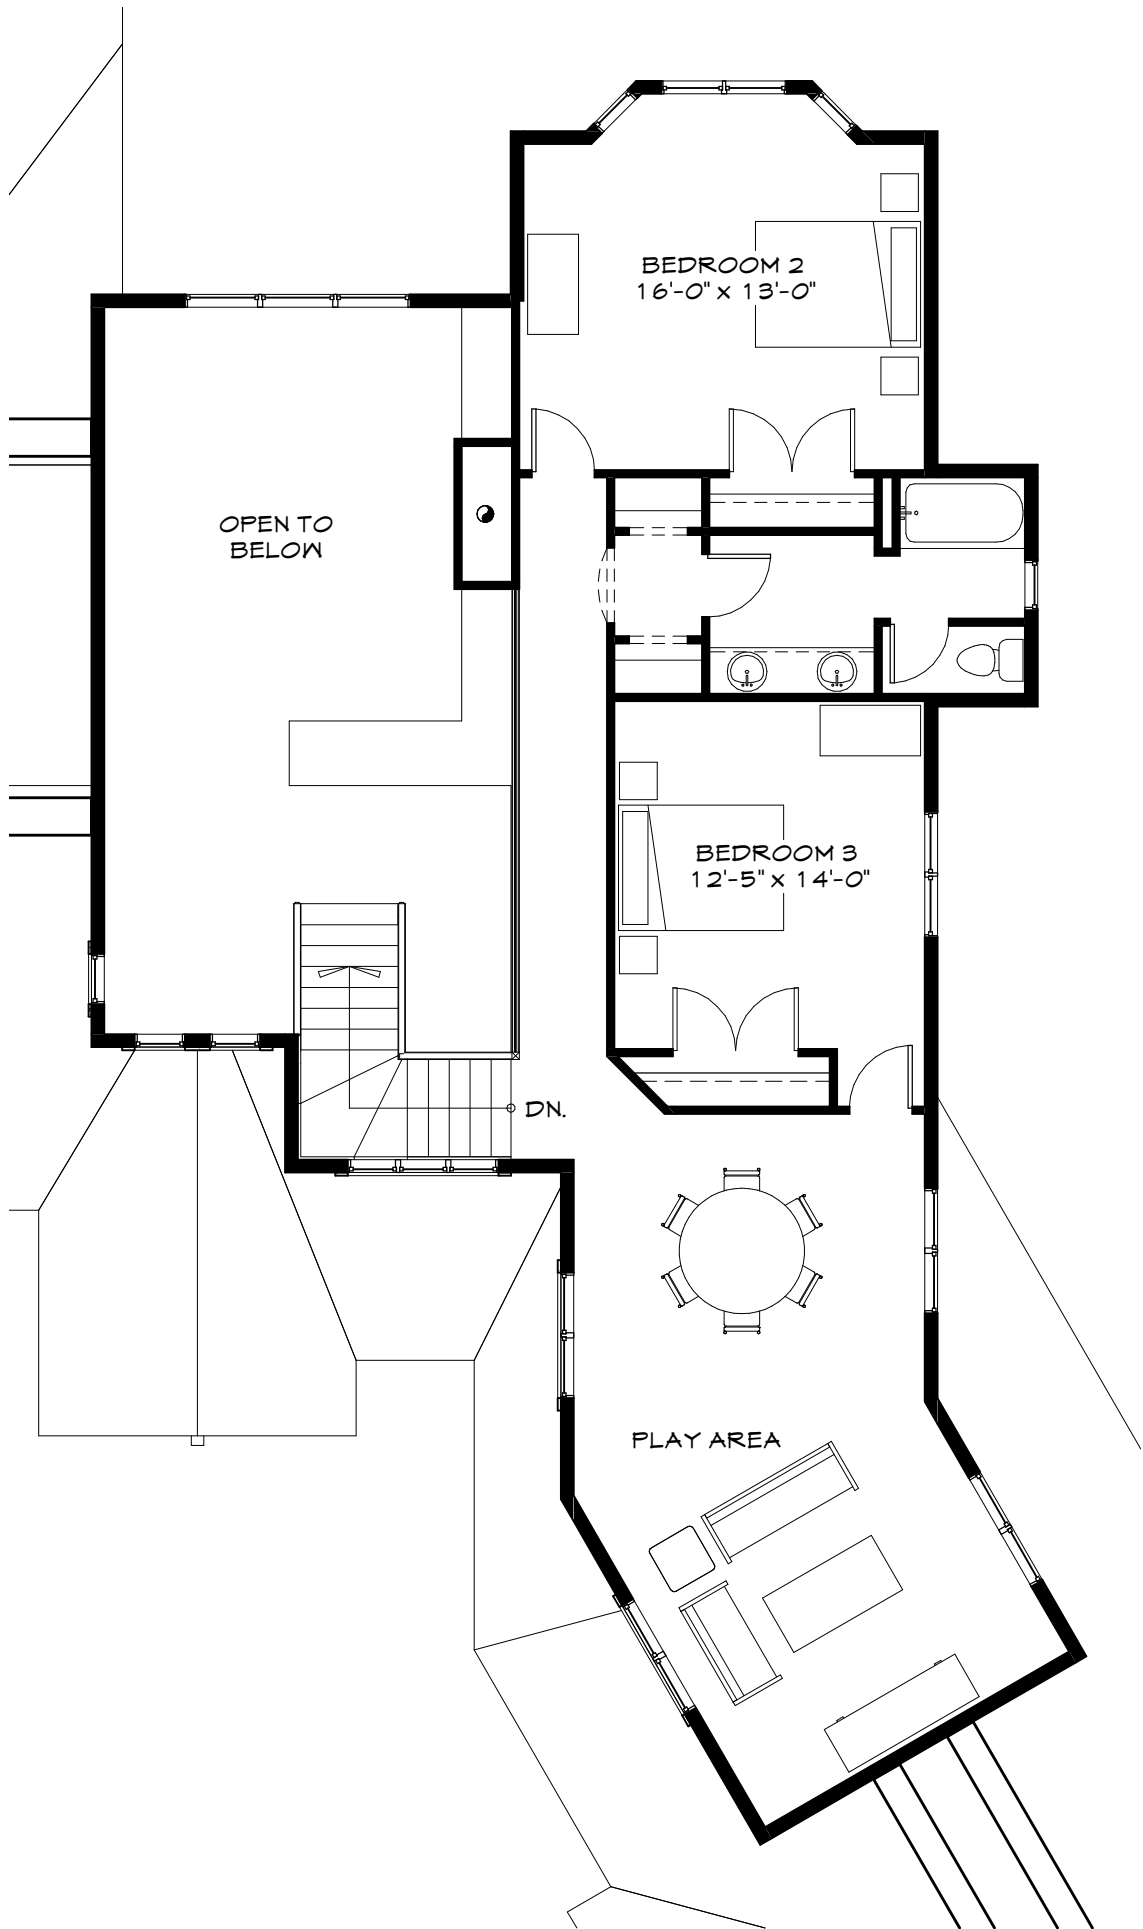

DECK
529 Sq. Ft.

NOOK
12'-0" x 12'-0"

MASTER BEDROOM
16'-0" x 13'-0"

GREAT ROOM
17'-3" x 16'-6"

KITCHEN

WARDROBE

STUDY
13'-0" x 9'-4"

FOYER

MUD ROOM

LAUNDRY

COVERED PORCH

DN.

GARAGE

OPEN TO BELOW

BEDROOM 2
16'-0" x 13'-0"

BEDROOM 3
12'-5" x 14'-0"

DN.

PLAY AREA